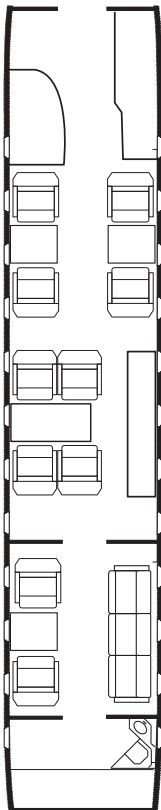

# Legacy 600

## 13 Passenger Capacity

- 13 Passenger Capacity
- 10 individual cream leather captain chairs
- Three-seat berthable divan
- Sleeps 5-7 passengers
- Two flat screens (forward and aft)
- Two lavatories (forward and aft)
- Entertainment center
- Airshow
- Internet
- Extra large cargo area