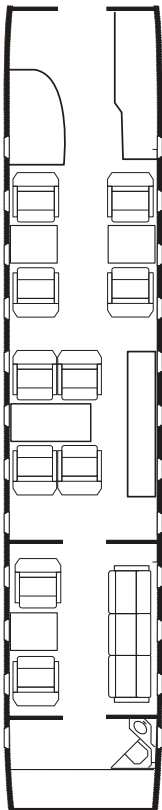

Legacy 600

13 Passenger Capacity

- Long range 3200 nautical miles / 7 hour endurance
- 10 individual cream leather captain chairs
- Three-seat berthable divan
- Sleeps 5-7 passengers
- Two flat screens (forward and aft)
- Lavatory (aft)
- Entertainment center
- Airshow
- Extra large cargo area

Legacy 600