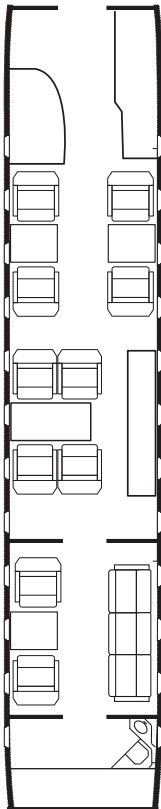

# Legacy 600

## 13 Passenger Capacity

- Long range 3200 nautical miles / 7 hour endurance
- 10 individual cream leather captain chairs
- Three-seat berthable divan
- Sleeps 5-7 passengers
- Two flat screens (forward and aft)
- Lavatory (aft)
- Entertainment center
- Airshow
- Wireless internet
- Extra large cargo area