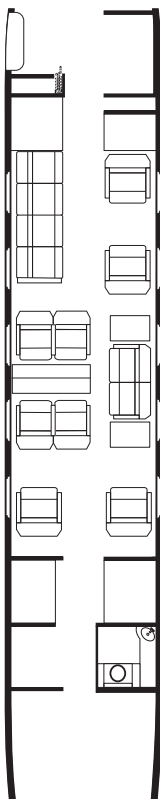

# Gulfstream III

## 14 Passenger Capacity

- Long Range 3900 nautical miles / 7 hour endurance
- Eight individual cream leather captain chairs
- Four-seat berthable divan
- Two-seat kibitzer
- 3 flat screens
- Two cabin phones
- Lavatory (aft)
- Fax machine
- Entertainment system
- Airshow
- Satellite TV
- XBox game port